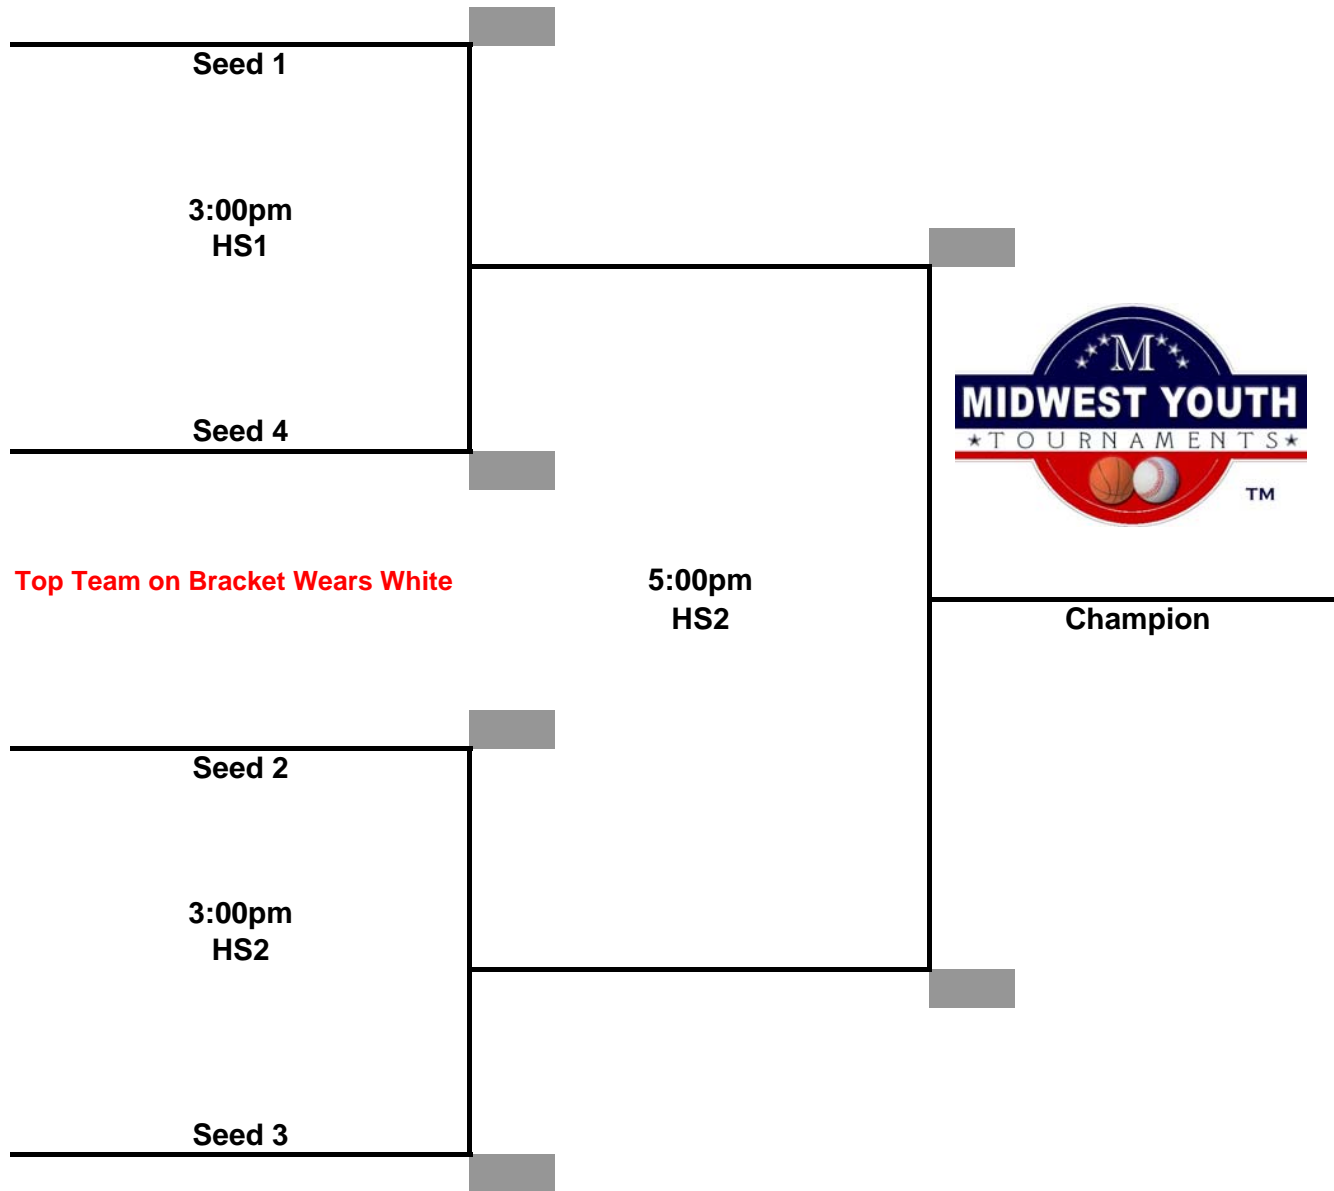

**Court Legend**  
**North Bullitt "Eagle Classic"**  
**February 21-22, 2015**

<b>Court</b>	<b>Location</b>
<b>HS1</b>	<b>North Bullitt High School 3200 Hebron Lane Shepherdsville, KY 40165</b>
<b>HS2</b>	<b>North Bullitt High School 3200 Hebron Lane Shepherdsville, KY 40165</b>
<b>HMS</b>	<b>Hebron Middle School 3300 East Hebron Lane Shepherdsville, KY 40165</b>

**Midwest Youth Tournaments  
North Bullitt "Eagle Classic"  
4th Grade Girls**

**Championship Tournament  
Sunday February 22, 2015**

**Midwest Youth Tournaments  
North Bullitt "Eagle Classic"  
5th/6th Grade Girls**

**Championship Tournament  
Sunday February 22, 2015**

**Midwest Youth Tournaments  
North Bullitt "Eagle Classic"  
3rd Grade Boys**

**Championship Tournament  
Sunday February 22, 2015**

**Midwest Youth Tournaments  
North Bullitt "Eagle Classic"  
4th Grade Boys**

Top Team on Bracket Wears White

**Championship Tournament  
Sunday February 22, 2015**