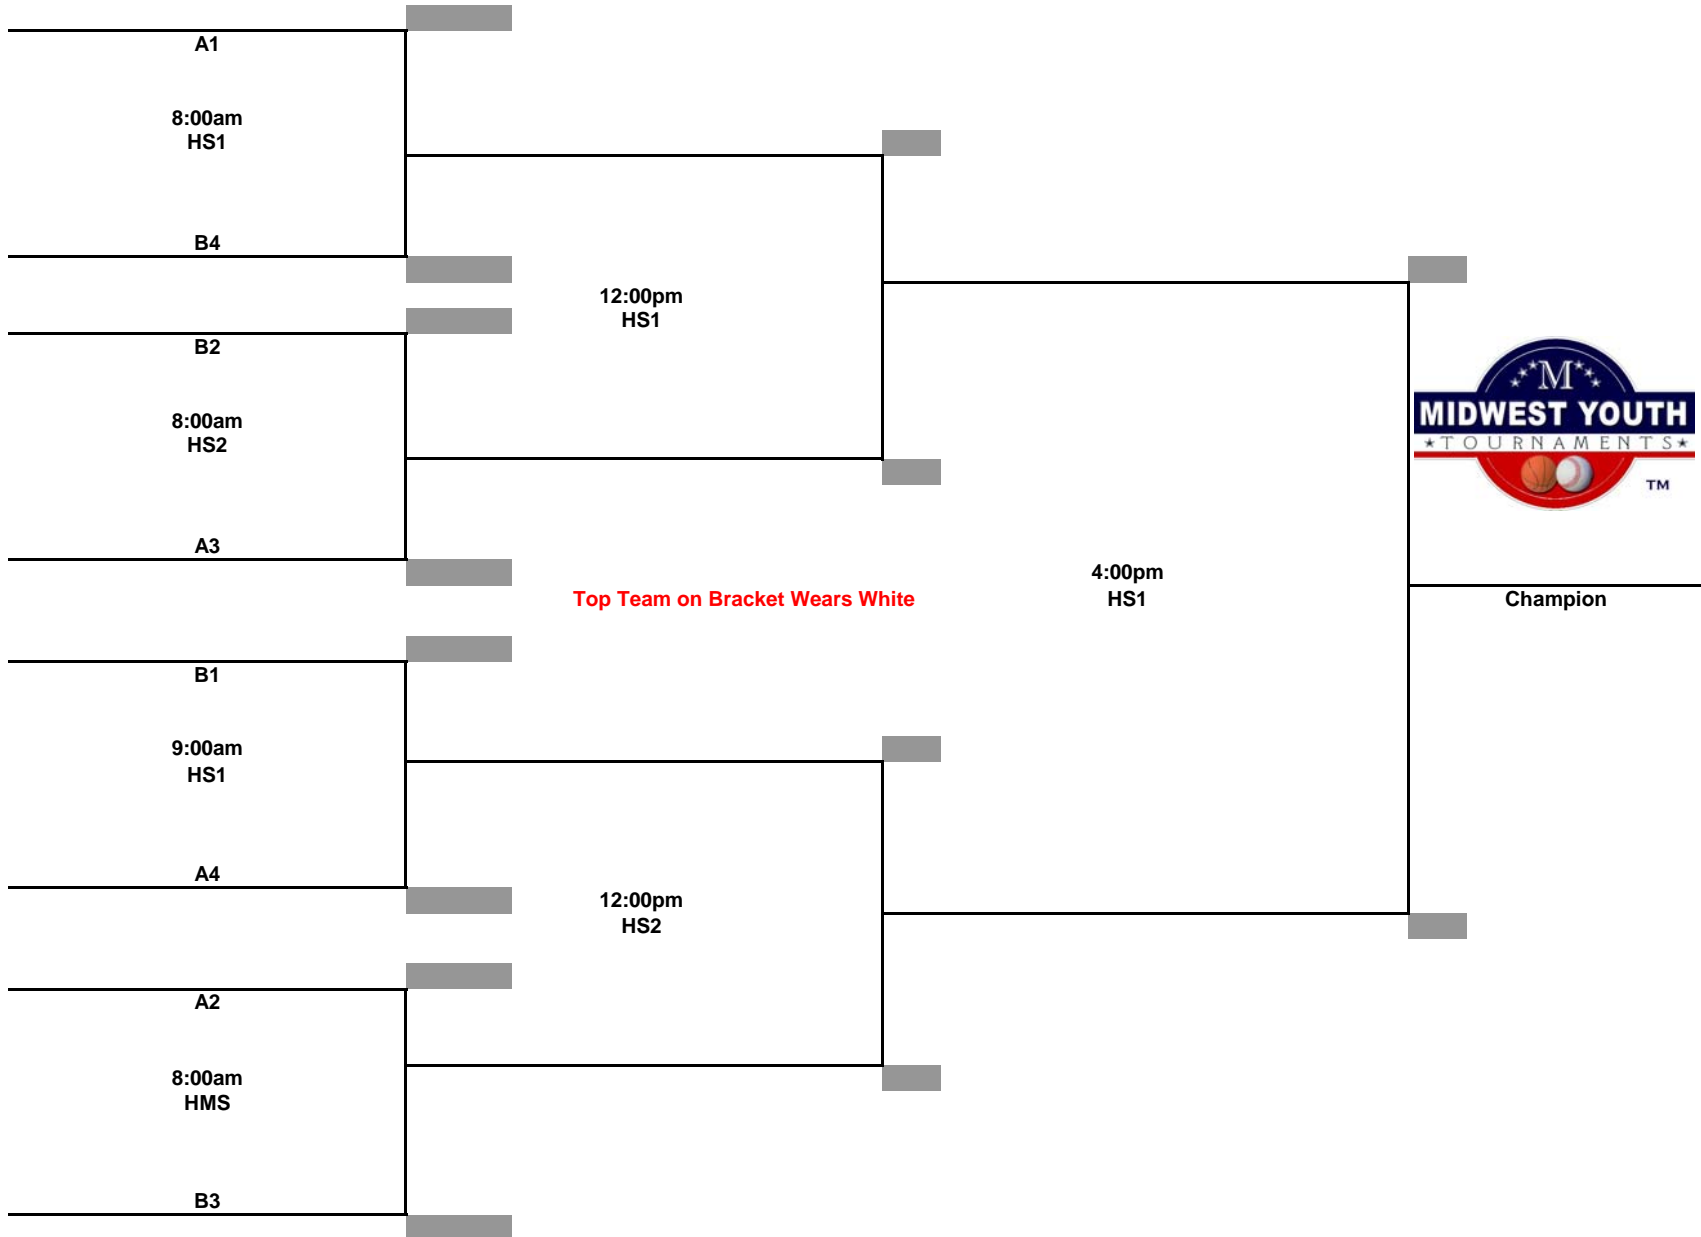

**Championship Tournament  
Sunday February 22, 2015**

**Midwest Youth Tournaments  
North Bullitt "Eagle Classic"  
3rd Grade Boys**

**Championship Tournament  
Sunday February 22, 2015**

**Midwest Youth Tournaments  
North Bullitt "Eagle Classic"  
4th Grade Boys**

**Championship Tournament  
Sunday February 22, 2015**

**Midwest Youth Tournaments  
North Bullitt "Eagle Classic"  
5th Grade Boys**

**Championship Tournament  
Sunday February 22, 2015**

**Midwest Youth Tournaments  
North Bullitt "Eagle Classic"  
6th Grade Boys**

**Championship Tournament  
Sunday February 22, 2015**

**Midwest Youth Tournaments  
North Bullitt "Eagle Classic"  
7th Grade Boys**

**Championship Tournament  
Sunday February 22, 2015**

**Midwest Youth Tournaments  
North Bullitt "Eagle Classic"  
8th Grade Boys**

Top Team on Bracket Wears White

**Championship Tournament  
Sunday February 22, 2015**