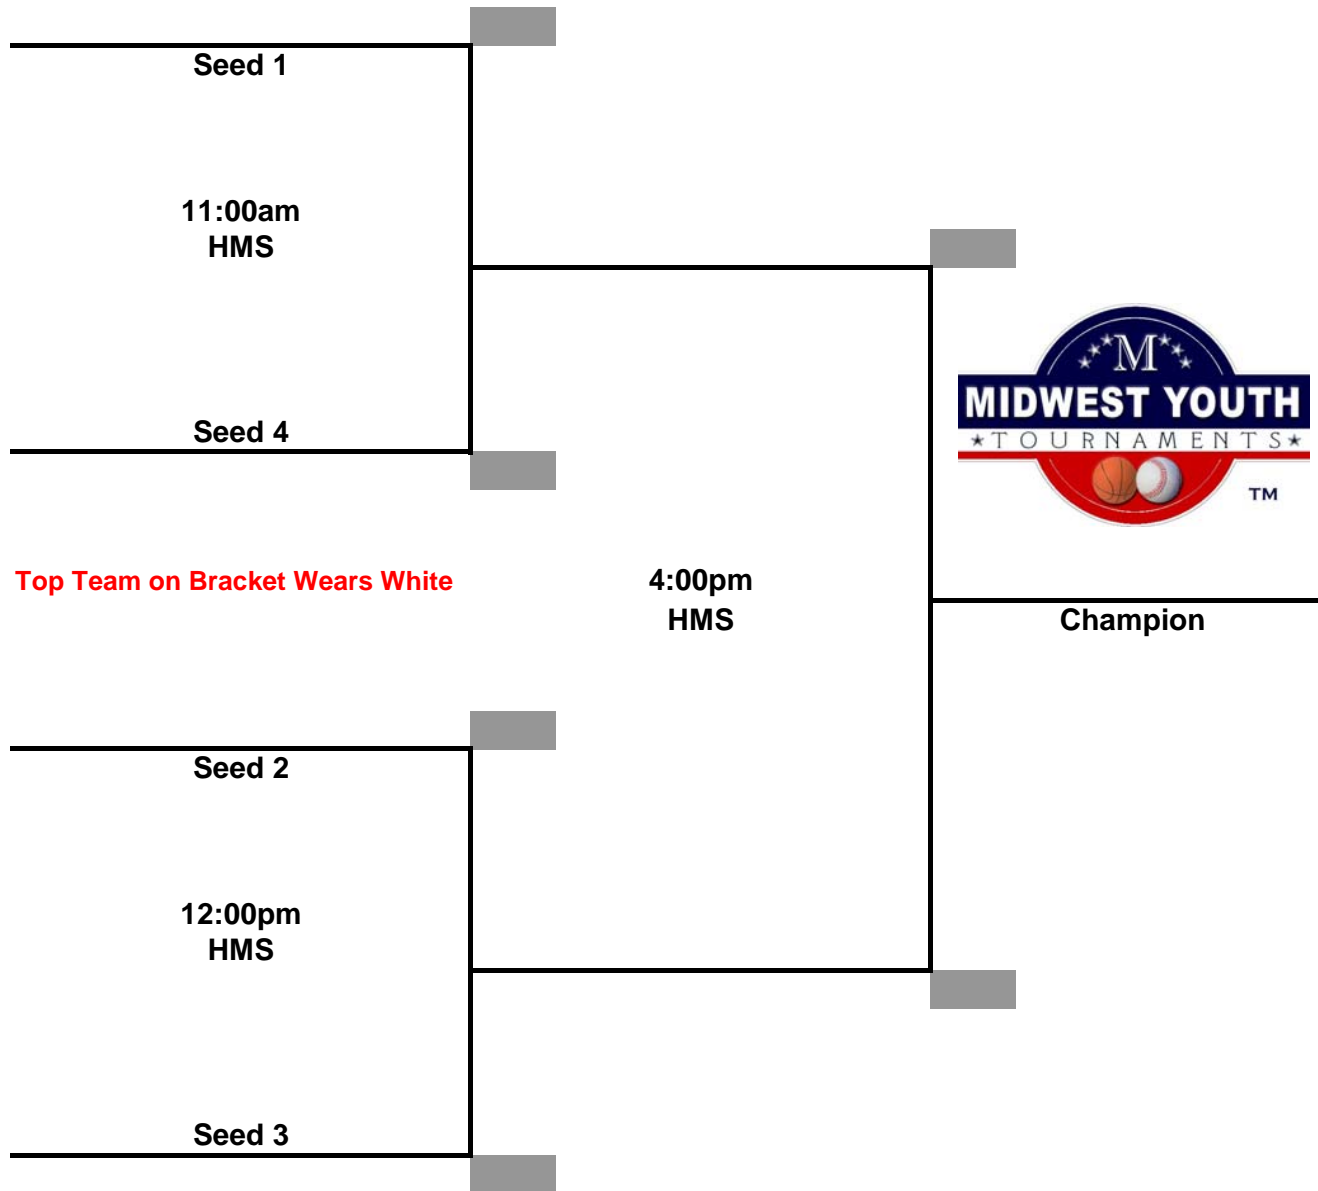

**Court Legend**  
**North Bullitt "Eagle Classic"**  
**February 21-22, 2015**

<b>Court</b>	<b>Location</b>
<b>HS1</b>	<b>North Bullitt High School 3200 Hebron Lane Shepherdsville, KY 40165</b>
<b>HS2</b>	<b>North Bullitt High School 3200 Hebron Lane Shepherdsville, KY 40165</b>
<b>HMS</b>	<b>Hebron Middle School 3300 East Hebron Lane Shepherdsville, KY 40165</b>

**Midwest Youth Tournaments  
North Bullitt "Eagle Classic"  
4th Grade Girls**

**Championship Tournament  
Sunday February 22, 2015**

**Midwest Youth Tournaments  
North Bullitt "Eagle Classic"  
5th/6th Grade Girls**

**Championship Tournament  
Sunday February 22, 2015**

**Midwest Youth Tournaments  
North Bullitt "Eagle Classic"  
3rd Grade Boys**

**Championship Tournament  
Sunday February 22, 2015**

**Midwest Youth Tournaments  
North Bullitt "Eagle Classic"  
4th Grade Boys**

Top Team on Bracket Wears White

**Championship Tournament  
Sunday February 22, 2015**