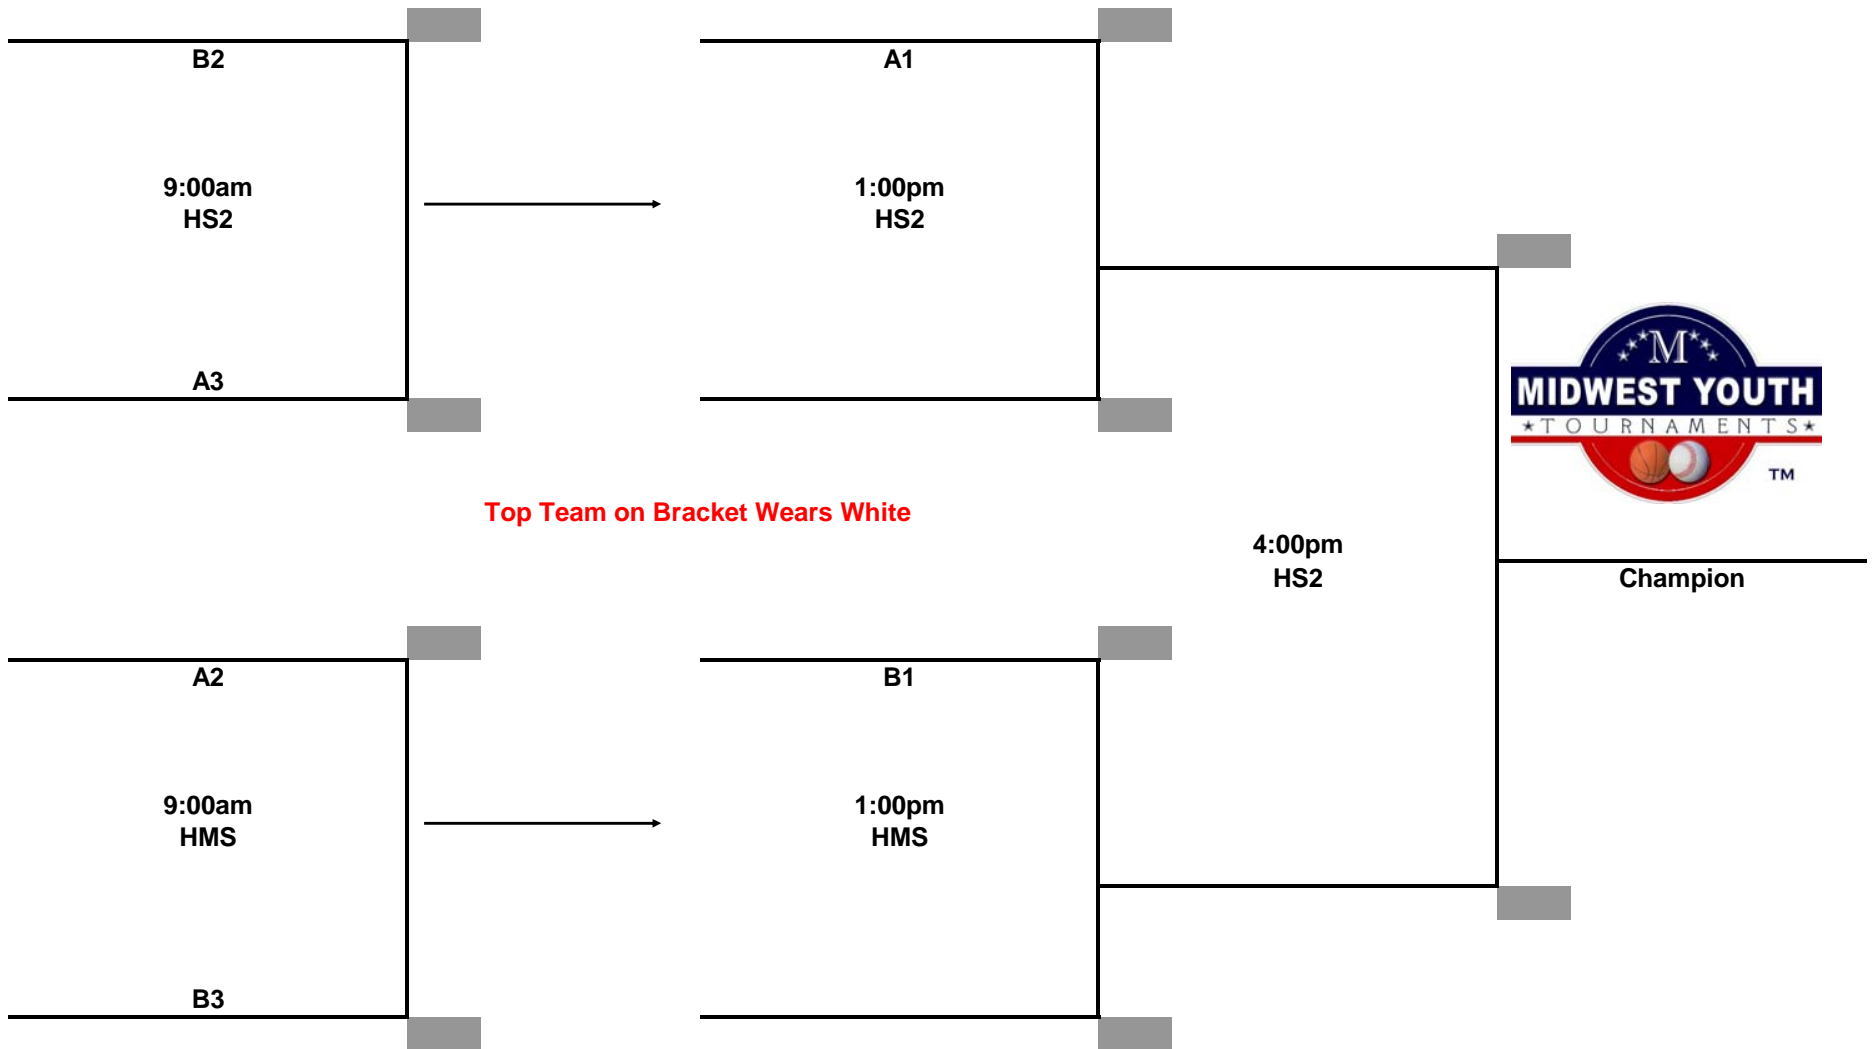

**Midwest Youth Tournaments  
North Bullitt "Eagle Classic"  
4th Grade Girls**

**Championship Tournament  
Sunday February 22, 2015**

**Midwest Youth Tournaments  
North Bullitt "Eagle Classic"  
5th/6th Grade Girls**

**Championship Tournament  
Sunday February 22, 2015**

**Midwest Youth Tournaments  
North Bullitt "Eagle Classic"  
3rd Grade Boys**

**Championship Tournament  
Sunday February 22, 2015**

**Midwest Youth Tournaments  
North Bullitt "Eagle Classic"  
4th Grade Boys**

**Championship Tournament  
Sunday February 22, 2015**

**Midwest Youth Tournaments  
North Bullitt "Eagle Classic"  
5th Grade Boys**

**Championship Tournament  
Sunday February 22, 2015**

**Midwest Youth Tournaments  
North Bullitt "Eagle Classic"  
6th Grade Boys**

Top Team on Bracket Wears White

**Championship Tournament  
Sunday February 22, 2015**