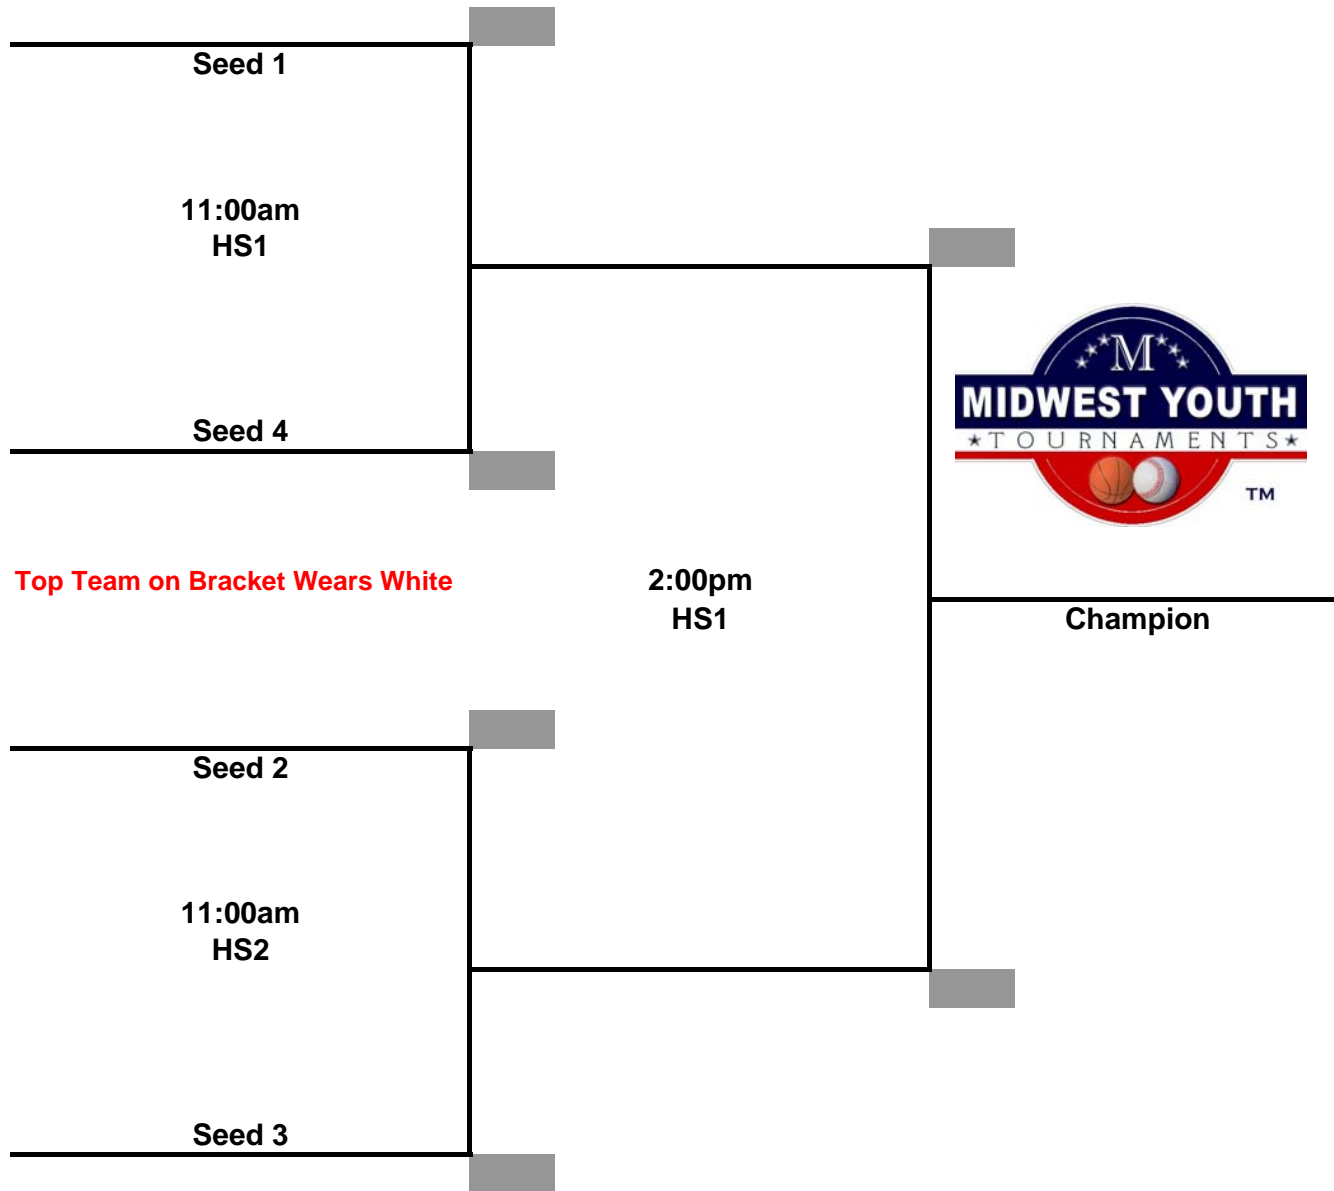

**Midwest Youth Tournaments  
North Bullitt "Eagle Classic"  
4th Grade Girls**

**Championship Tournament  
Sunday February 22, 2015**

**Midwest Youth Tournaments  
North Bullitt "Eagle Classic"  
5th/6th Grade Girls**

**Championship Tournament  
Sunday February 22, 2015**

**Midwest Youth Tournaments  
North Bullitt "Eagle Classic"  
3rd Grade Boys**

**Championship Tournament  
Sunday February 22, 2015**

**Midwest Youth Tournaments  
North Bullitt "Eagle Classic"  
4th Grade Boys**

**Championship Tournament  
Sunday February 22, 2015**

**Midwest Youth Tournaments  
North Bullitt "Eagle Classic"  
5th Grade Boys**

**Championship Tournament  
Sunday February 22, 2015**

**Midwest Youth Tournaments  
North Bullitt "Eagle Classic"  
6th Grade Boys**

Top Team on Bracket Wears White

**Championship Tournament  
Sunday February 22, 2015**