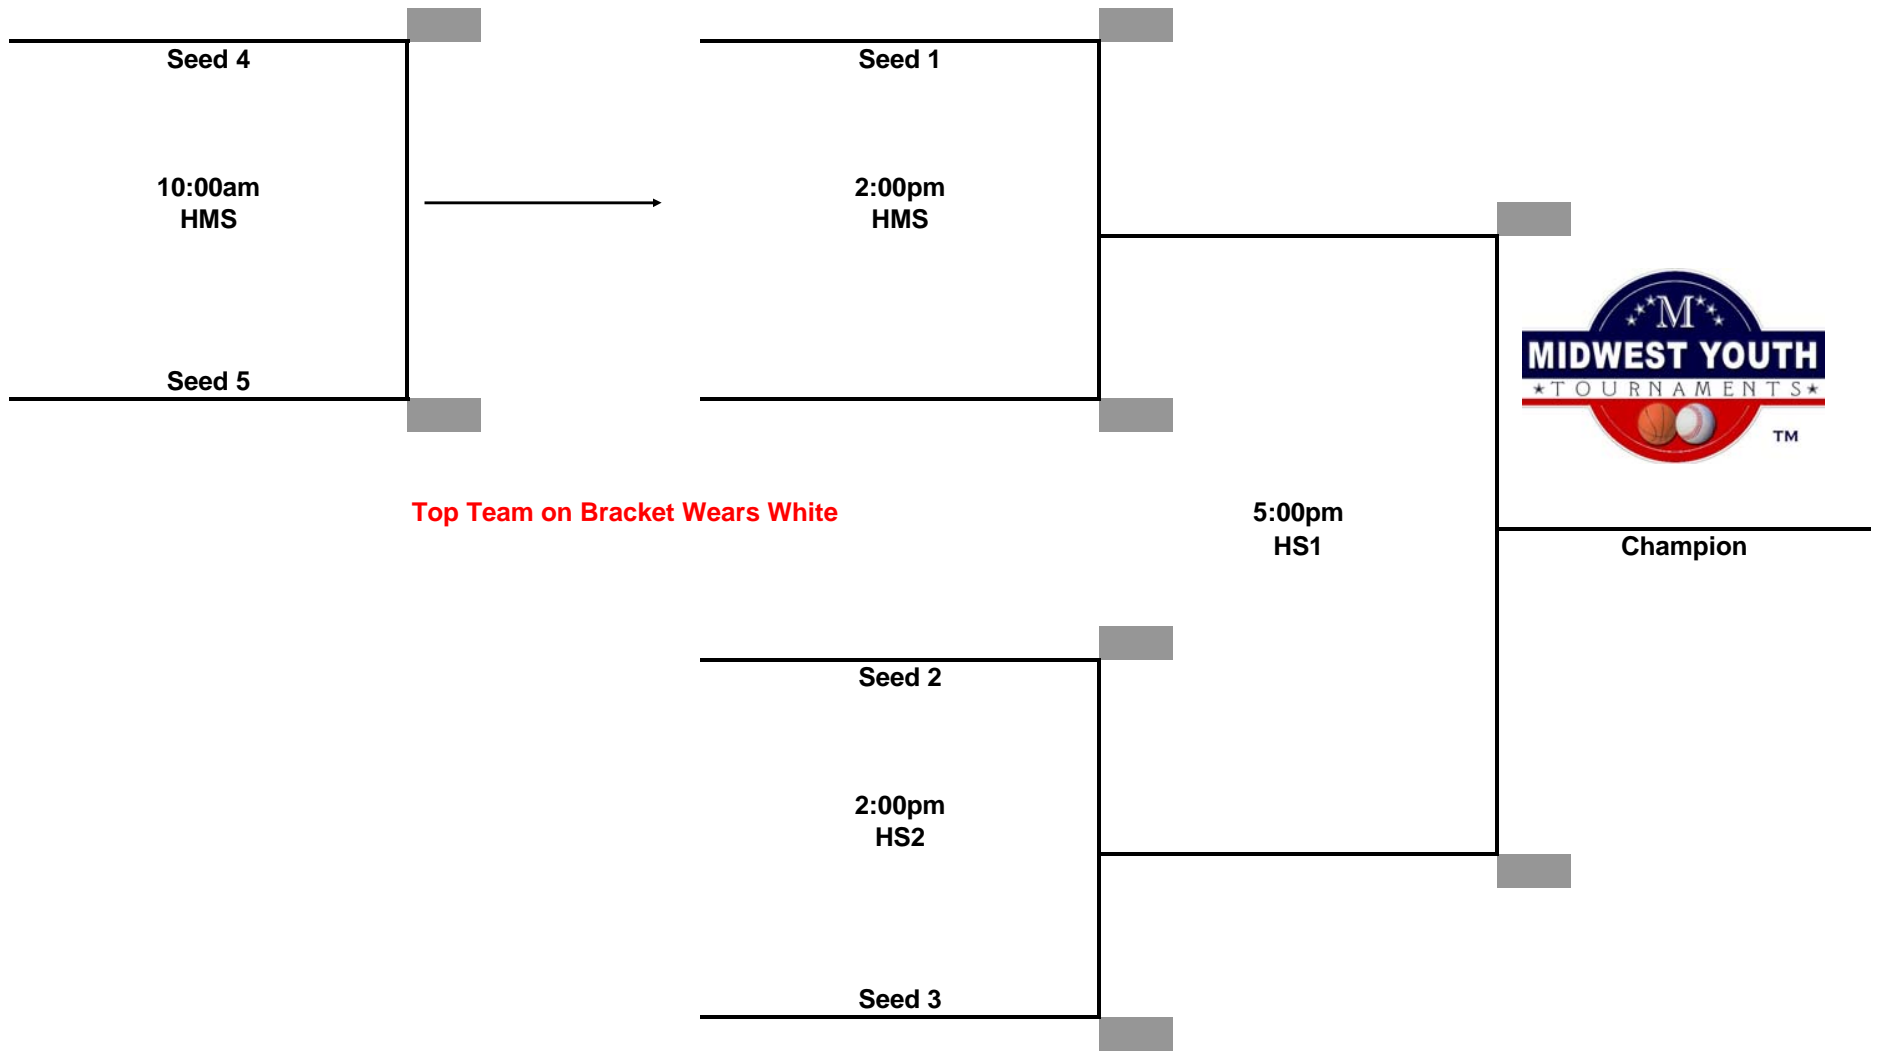

**Championship Tournament  
Sunday February 22, 2015**

**Midwest Youth Tournaments  
North Bullitt "Eagle Classic"  
5th Grade Boys**

**Championship Tournament  
Sunday February 22, 2015**

**Midwest Youth Tournaments  
North Bullitt "Eagle Classic"  
6th Grade Boys**

**Championship Tournament  
Sunday February 22, 2015**

**Midwest Youth Tournaments  
North Bullitt "Eagle Classic"  
7th Grade Boys**

**Championship Tournament  
Sunday February 22, 2015**

**Midwest Youth Tournaments  
North Bullitt "Eagle Classic"  
8th Grade Boys**

Top Team on Bracket Wears White

**Championship Tournament  
Sunday February 22, 2015**