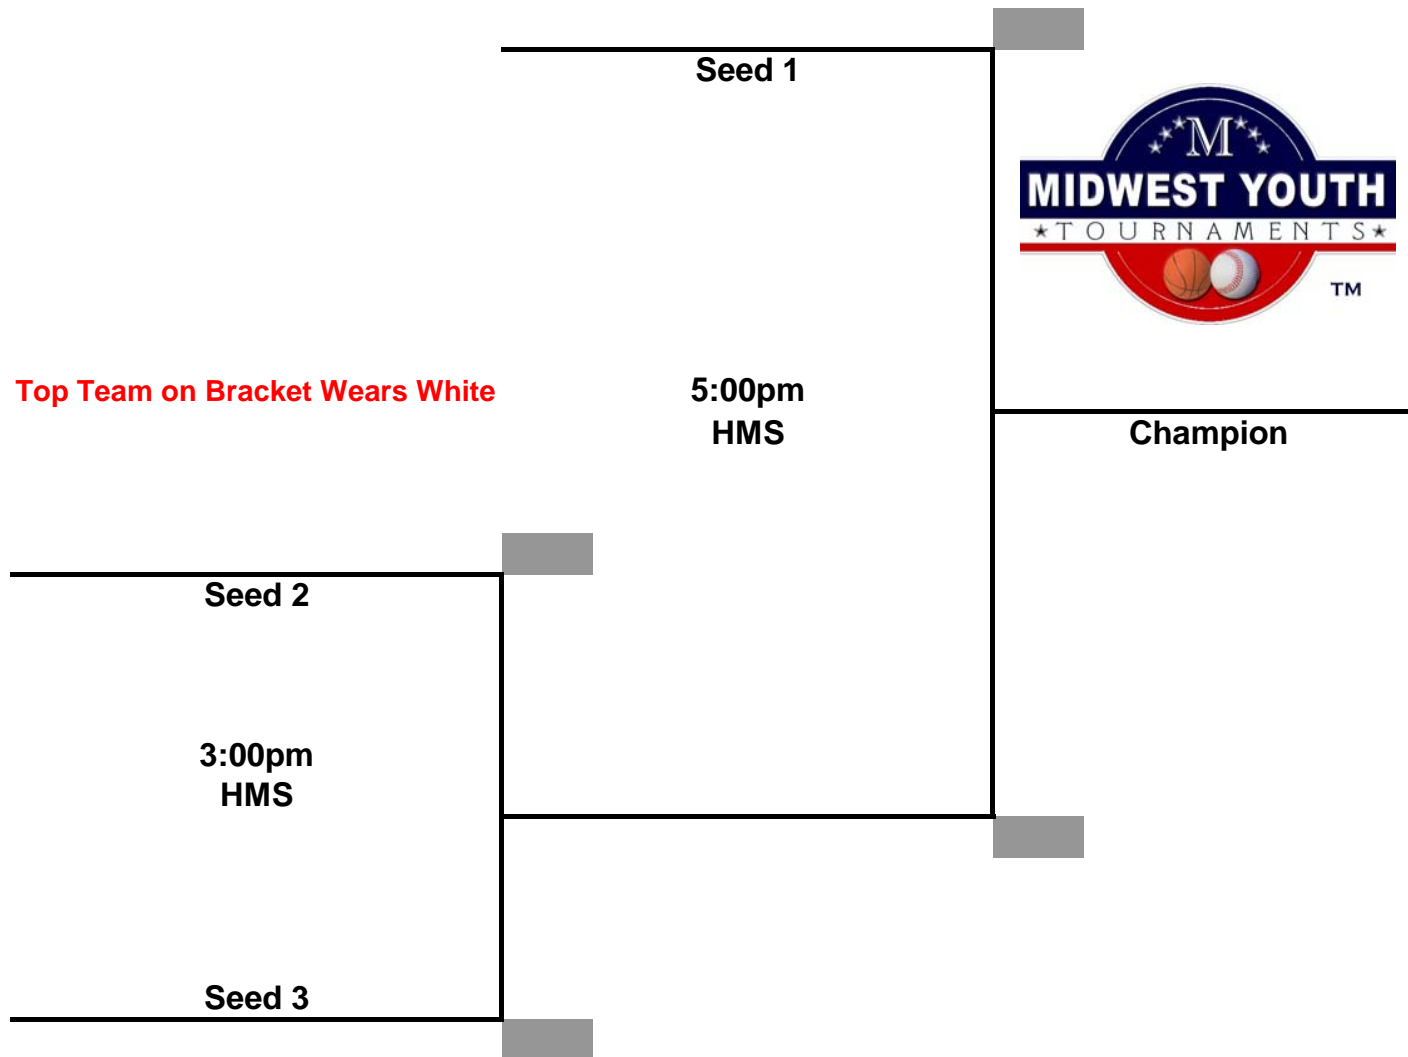

**Court Legend**  
**North Bullitt "Eagle Classic"**  
**February 21-22, 2015**

<b>Court</b>	<b>Location</b>
<b>HS1</b>	<b>North Bullitt High School 3200 Hebron Lane Shepherdsville, KY 40165</b>
<b>HS2</b>	<b>North Bullitt High School 3200 Hebron Lane Shepherdsville, KY 40165</b>
<b>HMS</b>	<b>Hebron Middle School 3300 East Hebron Lane Shepherdsville, KY 40165</b>

**Midwest Youth Tournaments  
North Bullitt "Eagle Classic"  
4th Grade Girls**

**Championship Tournament  
Sunday February 22, 2015**

**Midwest Youth Tournaments  
North Bullitt "Eagle Classic"  
5th/6th Grade Girls**

**Championship Tournament  
Sunday February 22, 2015**

**Midwest Youth Tournaments  
North Bullitt "Eagle Classic"  
3rd Grade Boys**

**Championship Tournament  
Sunday February 22, 2015**

**Midwest Youth Tournaments  
North Bullitt "Eagle Classic"  
4th Grade Boys**

Top Team on Bracket Wears White

**Championship Tournament  
Sunday February 22, 2015**