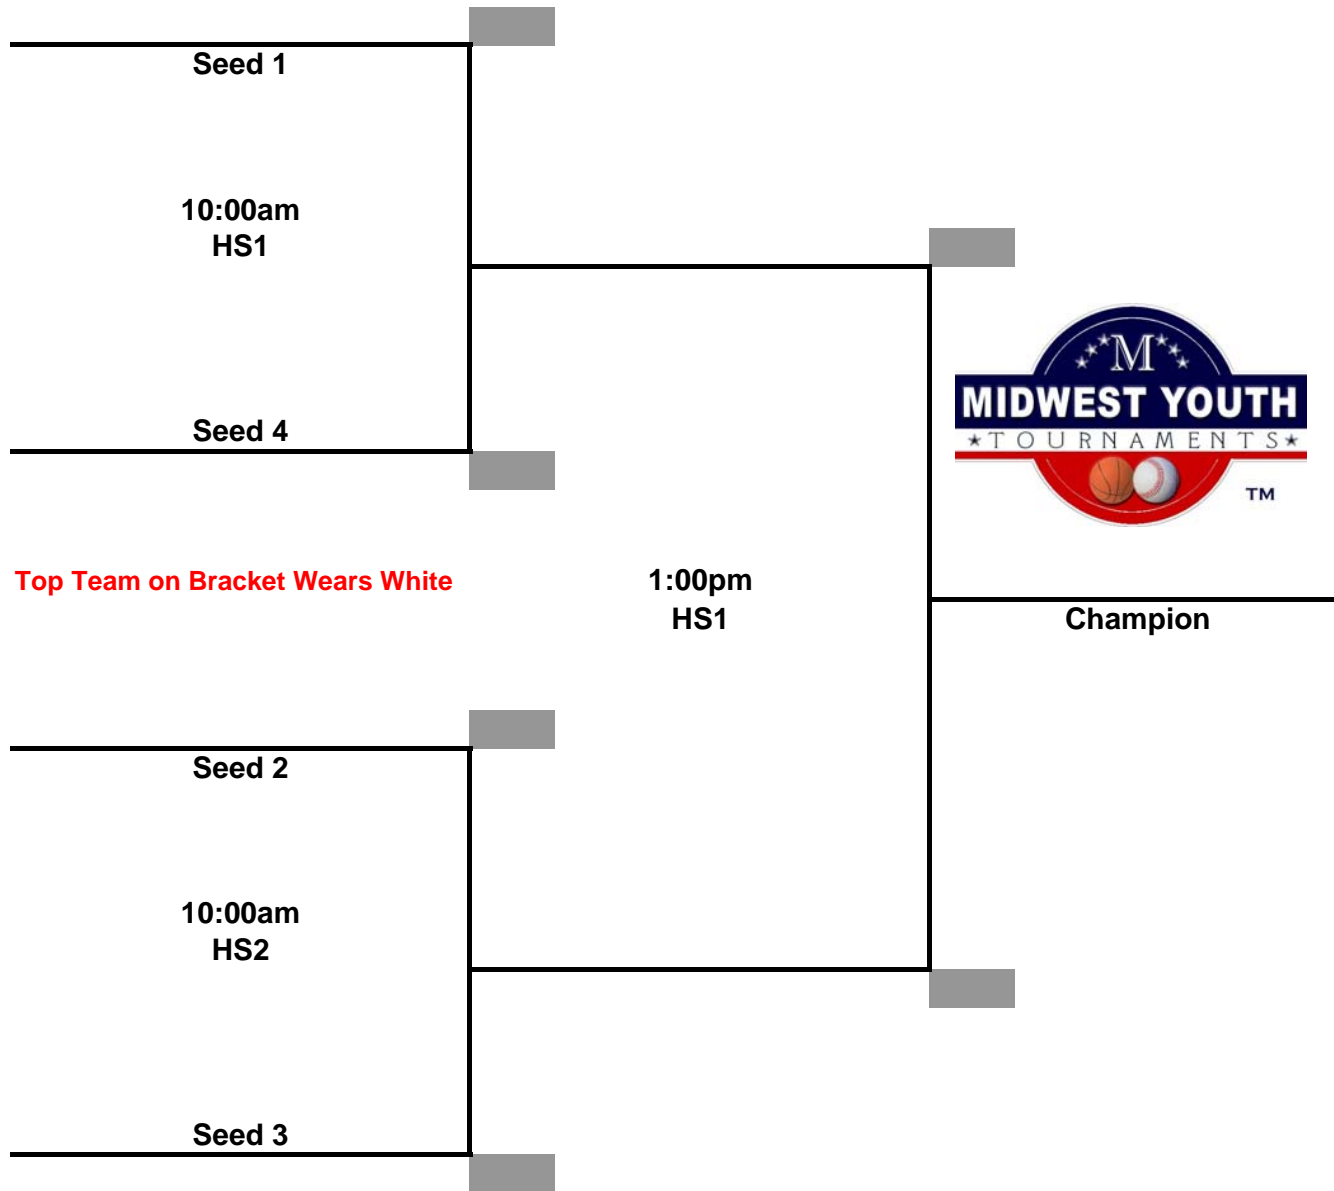

**Court Legend**  
**North Bullitt "Eagle Classic"**  
**February 21-22, 2015**

<b>Court</b>	<b>Location</b>
<b>HS1</b>	<b>North Bullitt High School 3200 Hebron Lane Shepherdsville, KY 40165</b>
<b>HS2</b>	<b>North Bullitt High School 3200 Hebron Lane Shepherdsville, KY 40165</b>
<b>HMS</b>	<b>Hebron Middle School 3300 East Hebron Lane Shepherdsville, KY 40165</b>

**Midwest Youth Tournaments  
North Bullitt "Eagle Classic"  
4th Grade Girls**

**Championship Tournament  
Sunday February 22, 2015**

**Midwest Youth Tournaments  
North Bullitt "Eagle Classic"  
5th/6th Grade Girls**

**Championship Tournament  
Sunday February 22, 2015**

**Midwest Youth Tournaments  
North Bullitt "Eagle Classic"  
3rd Grade Boys**

**Championship Tournament  
Sunday February 22, 2015**

**Midwest Youth Tournaments  
North Bullitt "Eagle Classic"  
4th Grade Boys**

Top Team on Bracket Wears White

**Championship Tournament  
Sunday February 22, 2015**